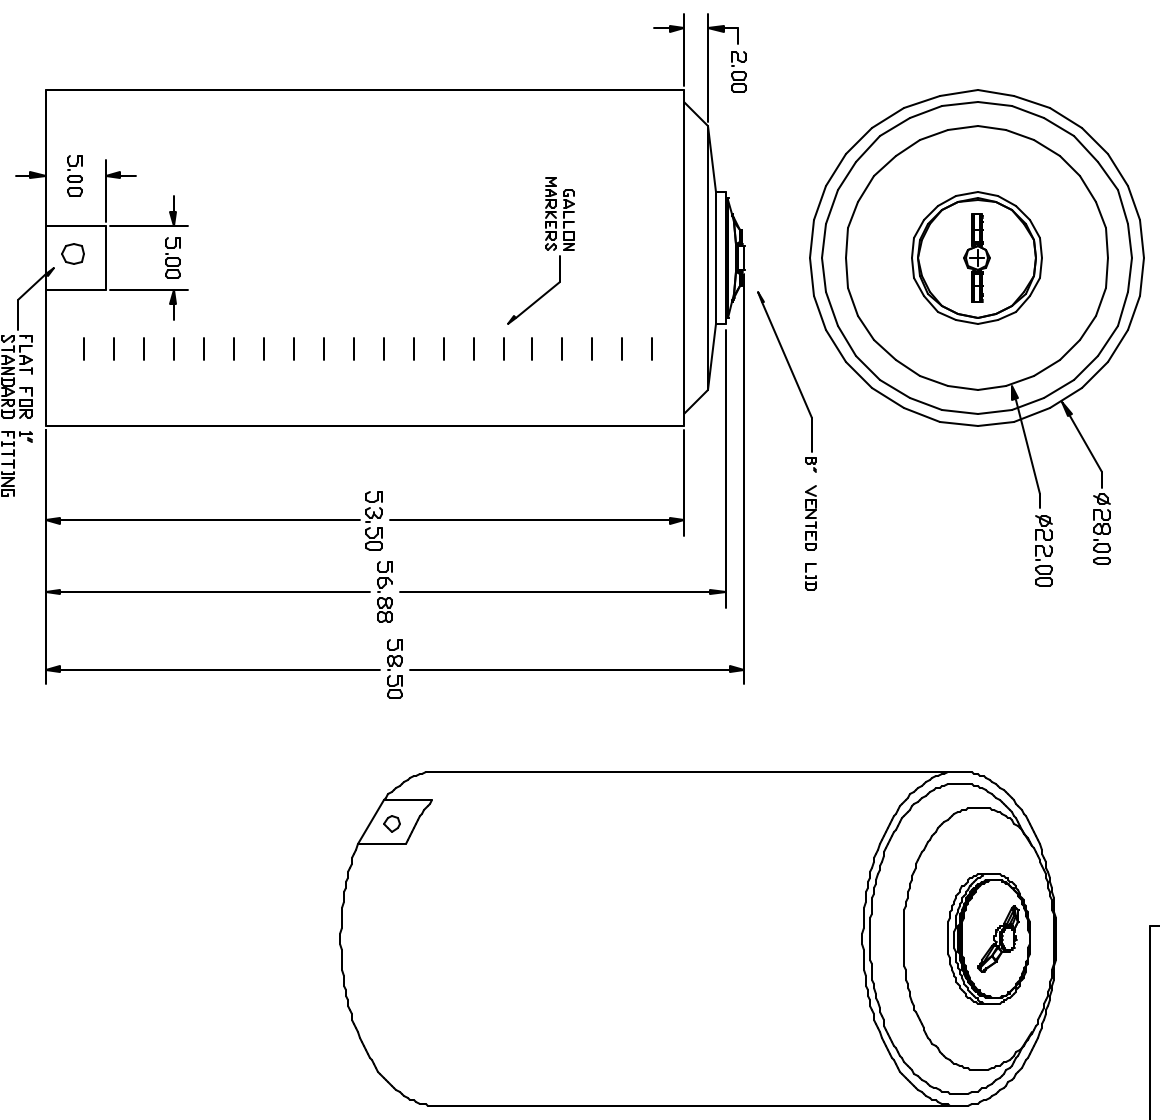

VT0135-28

A

REV	DESCRIPTION	DATE	APPRO
A	NEW DRAWING FORMAT	11/7/05	NVE

DRAWN / DATE
DHJ 1/25/05

APPRO. / DATE

MATERIAL

NOTE OR EQUIVALENT REFERENCE MATERIAL DATA SHEET FOR SPECIFIC PROPERTIES.

CLIENT / DESCRIPTION

135 GALLON VERTICAL TANK

ALL DIMENSIONS ARE IN DECIMAL INCHES
TOLERANCES UNLESS OTHERWISE SPECIFIED

$\pm 1\% \text{ @ } 68^\circ \text{ F}$

NOTES:
1. WHITE OR YELLOW COLOR
2. SHOT WEIGHT 4.5 LBS.

SCALE

N.S.

PART NO.

VT0135-28