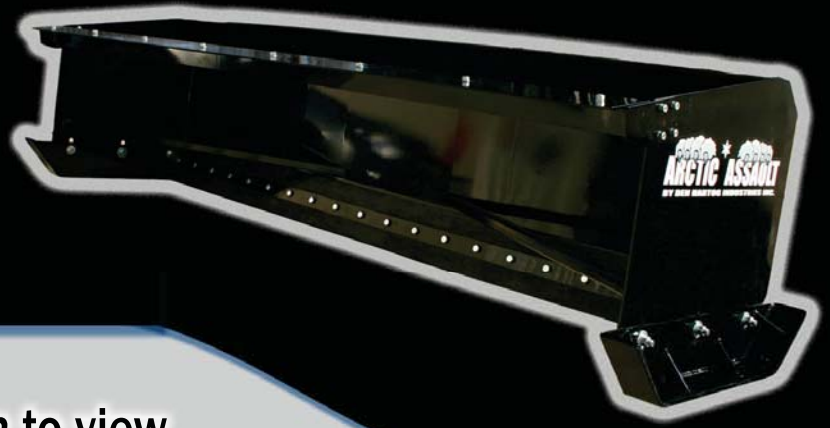

Visit www.arcticassault.com to view complete product prints and dimensions.

	<u>Part No.</u>	<u>Dimensions</u>	<u>Weight</u>
<i>7' Model</i>	12740	30" W x 84" L x 30" H	514 lbs
<i>8' Model</i>	12711	30" W x 96" L x 30" H	530 lbs
<i>10' Model</i>	12722	30" W x 120" L x 30" H	640 lbs
<i>12' Model</i>	12743	30" W x 144" L x 30" H	720 lbs