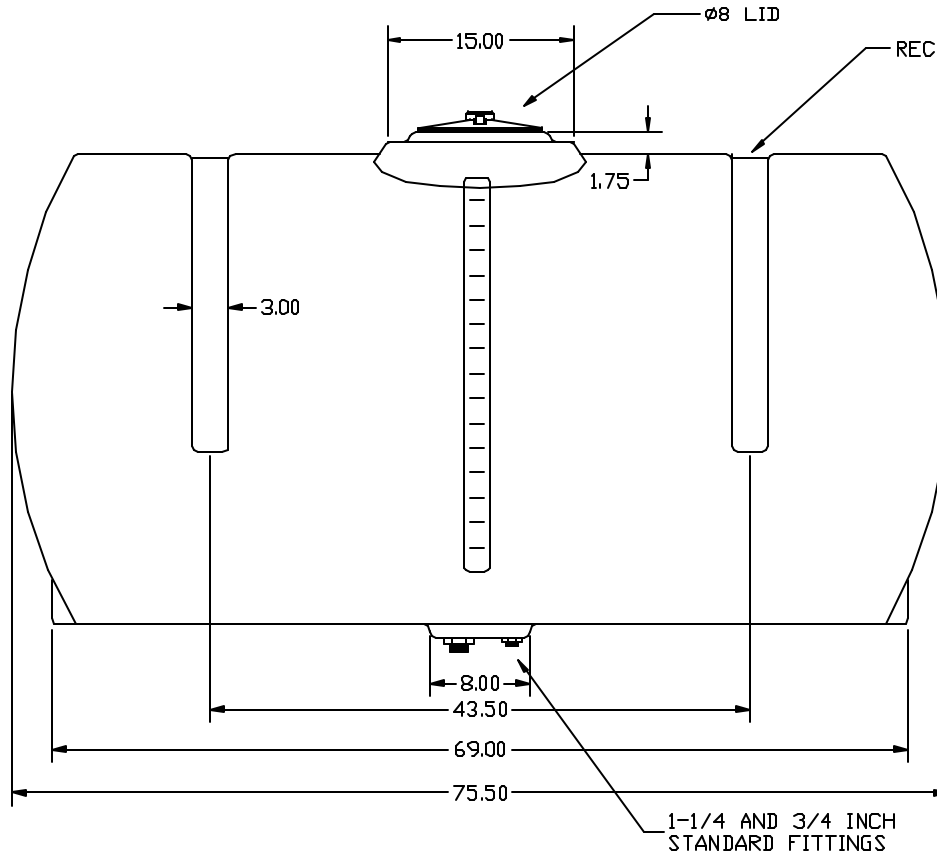

HZ0300-38

REV	DESCRIPTION	DATE	APPRD

DRAWN / DATE NVE 6/6/15
APPRD. / DATE DHJ 6/21/15

MATERIAL HDPE OR EQUIVALENT REFERENCE MATERIAL DATA SHEET FOR SPECIFIC PROPERTIES.

CLIENT / DESCRIPTION 300 GALLON HORIZONTAL TANK	
SCALE N.S.	PART NO. HZ0300-38

ALL DIMENSIONS ARE IN DECIMAL INCHES
TOLERANCES UNLESS OTHERWISE SPECIFIED
± 1% @ 68° F

NOTES:
1. NOM. WALL @ xxxxx
2. WHITE OR COLDR
3. SHOT WEIGHT 88 LBS.