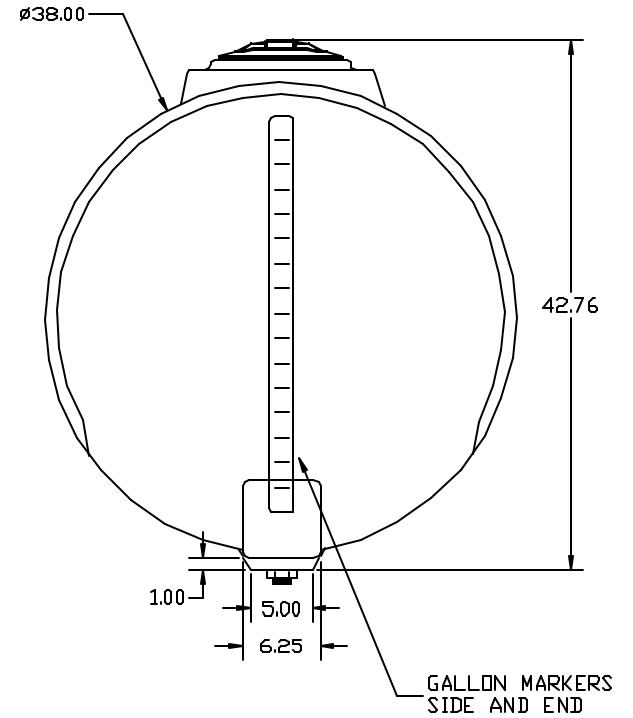

HZ0300-38

REV	DESCRIPTION	DATE	APPRD

DRAWN / DATE NVE 6/6/15
APPRD. / DATE DHJ 6/21/15

MATERIAL HDPE OR EQUIVALENT REFERENCE MATERIAL DATA SHEET FOR SPECIFIC PROPERTIES.

CLIENT / DESCRIPTION 300 GALLON HORIZONTAL TANK	
SCALE N.S.	PART NO. HZ0300-38

ALL DIMENSIONS ARE IN DECIMAL INCHES
TOLERANCES UNLESS OTHERWISE SPECIFIED
± 1% @ 68° F

NOTES:
1. NOM. WALL @ xxxxx
2. WHITE OR COLDR
3. SHOT WEIGHT 88 LBS.