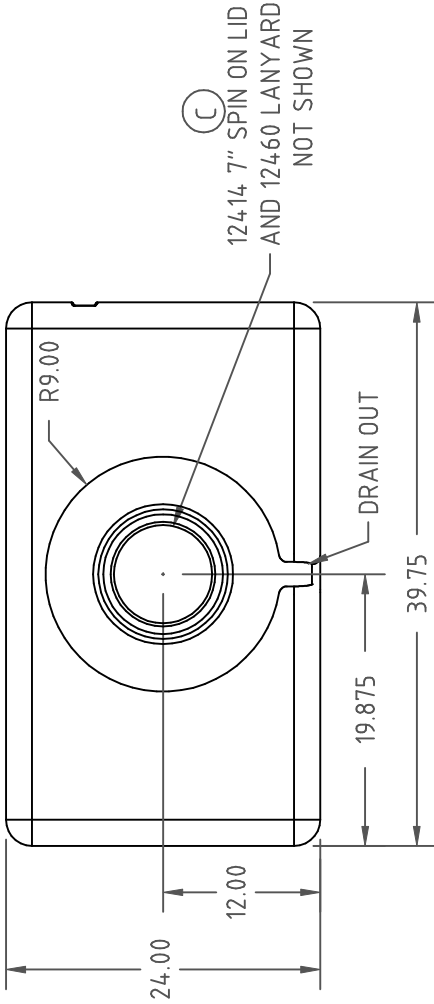

SP0150-PPTK

C

C
12414 7" SPIN ON LID
AND 12460 LANYARD
NOT SHOWN

GALLON MARKERS
INDICATED IN
10 GALLON LEVELS

FITTING SUMP EACH END
2" FITTING IS STANDARD

ACE ROTO-MOLD

A DIVISION OF DEN HARTOG INDUSTRIES, INC.
4018 HWY. 60 BLVD. BOX 421, HOSPERS, IOWA 51238

MATERIAL / SHOT WEIGHT

80 LB.

DRAWN / DATE

REH / 9/14/99

GWC

6/29/07

CHANGE TO A 7" LID CCN 1308

UPDATE TITLE BLOCK

3/17/06

DATE

3/10/06

APPRD

APPRD

APPRD / DATE

GWC / 6/29/07

THIRD ANGLE PROJECTION
ANSI 14.5H

NOTES:

NATURAL COLOR
NOM. WALL .320

CLIENT / DESCRIPTION

150 GAL. TANK LESS CAGE

SCALE

PART NO.

SP0150-PPTK