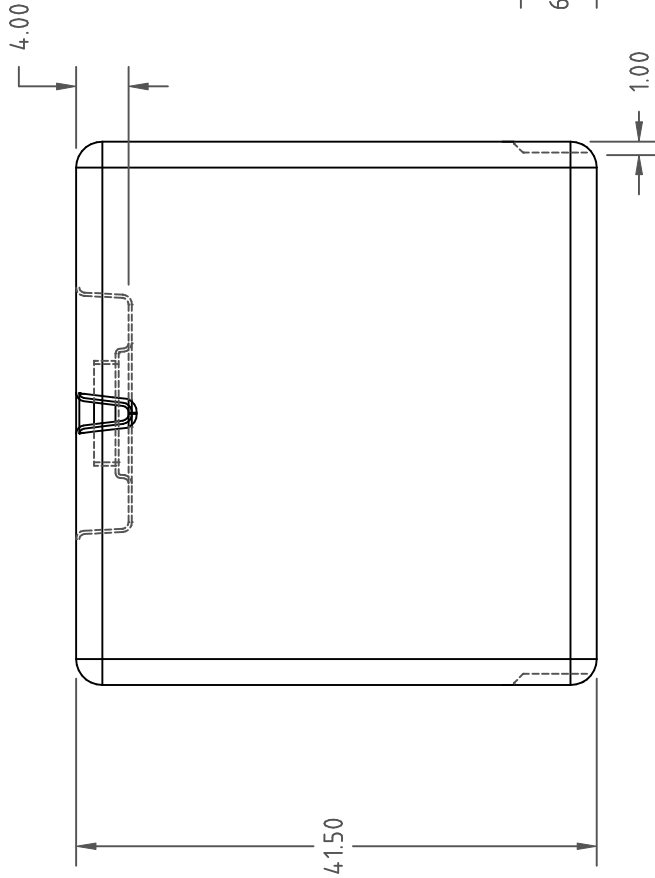

SP0150-PPTK

C

C
12414 7" SPIN ON LID
AND 12460 LANYARD
NOT SHOWN

GALLON MARKERS
INDICATED IN
10 GALLON LEVELS

FITTING SUMP EACH END
2" FITTING IS STANDARD

ACE ROTO-MOLD

A DIVISION OF DEN HARTOG INDUSTRIES, INC.
4018 HWY. 60 BLVD. BOX 421, HOSPERS, IOWA 51238

MATERIAL / SHOT WEIGHT

80 LB.

DRAWN / DATE

REH / 9/14/99

GWC

6/29/07

CHANGE TO A 7" LID CCN 1308

UPDATE TITLE BLOCK

NOTES:

NATURAL COLOR
NOM. WALL .320

CLIENT / DESCRIPTION

150 GAL. TANK LESS CAGE

SCALE

PART NO.

SP0150-PPTK